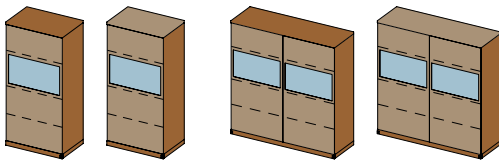

VC13

cubus glass cabinet 13

top: solid wood, coloured glass gloss
front: coloured glass gloss
glass colours: see last page
handles: flap handle stainless steel or matt bronze, touch fitting
types of wood: alder, beech, beech heartwood, oak, cherry, walnut, maple white oil, oak white oil
bases: with plinth, recessed plinth, slide gloss or matt including light profile
wall mounting required

w	65	130
h	135.5	
d	35.6 | 42 | 48.4	

cubus glass cabinet 20

top board: solid wood
glass: clear glass, frosted glass or smoked glass
handles: flap handle wood, stainless steel or matt bronze, stainless steel knob, touch fitting
types of wood: alder, beech, beech heartwood, oak, cherry, walnut, maple white oil, oak white oil
including lighting; wall mounting required

w	80
h	151.5 | 199.5
d	35.6 | 42