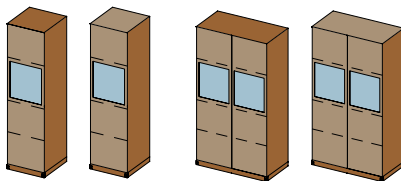

cubus glass cabinet 13

top: solid wood, coloured glass gloss
front: coloured glass gloss
glass colours: see last page
handles: flap handle stainless steel or matt bronze, touch fitting
types of wood: alder, beech, beech heartwood, oak, cherry, walnut, maple white oil, oak white oil
bases: with plinth, recessed plinth, slide gloss or matt including light profile
wall mounting required

w	65	130
h	135.5	
d	35.6 | 42 | 48.4	

cubus glass cabinet 20

top board: solid wood
glass: clear glass, frosted glass or smoked glass
handles: flap handle wood, stainless steel or matt bronze, stainless steel knob, touch fitting
types of wood: alder, beech, beech heartwood, oak, cherry, walnut, maple white oil, oak white oil
including lighting; wall mounting required

w	80
h	151.5 | 199.5
d	35.6 | 42

VC14

cubus glass cabinet 14 | 15 | 16

top: solid wood, coloured glass gloss
front: coloured glass gloss
glass colours: see last page
handle: flap handle stainless steel or matt bronze, touch fitting
types of wood: alder, beech, beech heartwood, oak, cherry, walnut, maple white oil, oak white oil
bases: with plinth, recessed plinth, slide gloss or matt including light profile
wall mounting required

VC14:

w	40	50	80	100
h	151.5			
d	35.6 | 42 | 48.4			

VC16:

w	40	50	80	100
h	199.5			
d	35.6 | 42 | 48.4			

VC15:

w	40	50	80	100
h	183.5			
d	35.6 | 42 | 48.4			

cubus quadrat glass cabinets

cubus glass cabinet 6 | 7