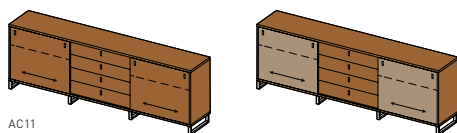

### cubus sideboard with sliding door

**sliding door:** solid wood or coloured glass

**glass colours:** see last page

**handles:** flap handle wood (only for wood front) or stainless steel

**types of wood:** alder, beech, beech heartwood, oak, wild oak, cherry, walnut, wild walnut, maple white oil, oak white oil, wild oak white oil

wild arrangement only available for fronts

**bases:** with plinth, wooden base, slide gloss or matt

w	130.1	130.1	158.2	198.2	258.2	158.2	198.2	258.2
h	with base 71.5   with slide 79.5							
d	42	48.4	42	42	42	48.4	48.4	48.4