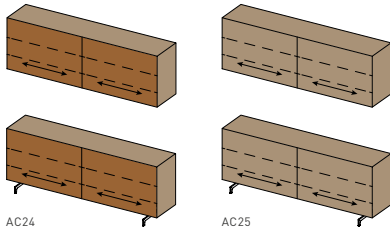

cubus pure sideboards

AC24

AC25

cubus pure sideboard with flush-mounted sliding door

front: solid wood or coloured glass

glass colours: see last page

handles: flap handle (only for wood front), stainless steel or matt bronze, touch with servodrive

with or without inside drawer

types of wood outside: alder, beech, beech heartwood, oak, wild oak, venetian oak, cherry, walnut, wild walnut, maple white oil, oak white oil, wild oak white oil

types of wood inside: beech, oak, cherry, walnut, maple white oil, oak white oil

bases: recessed plinth or cubus pure slide gloss, matt, matt bronze, stainless steel finish
wall mounting required

with recessed plinth:

w	159.3	199.3	259.3
h	69.4 | 85.4		
d	41.8 | 48.2