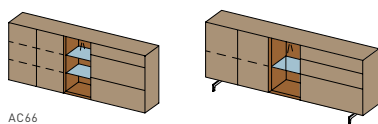

cubus pure sideboard

front: coloured glass/solid wood/coloured glass
glass colours: see last page
handles: flap handle stainless steel or matt bronze, touch fitting
types of wood outside: alder, beech, beech heartwood, oak, wild oak, venetian oak, cherry, walnut, wild walnut, maple white oil, oak white oil, wild oak white oil
type of wood inside: beech
bases: recessed plinth or cubus pure slide gloss, matt, matt bronze, stainless steel finish
wall mounting required

with recessed plinth:

w	231.2
h	69.4
d	41.8 | 48.2

with cubus pure slide:

w	231.2
h	78.8
d	41.8 | 48.2

cubus pure sideboard with design element

front: solid wood/coloured glass
glass colours: see last page
handles: flap handle stainless steel or matt bronze, touch fitting
types of wood outside: alder, beech, beech heartwood, oak, wild oak, venetian oak, cherry, walnut, wild walnut, maple white oil, oak white oil, wild oak white oil
type of wood inside: beech
bases: recessed plinth or cubus pure slide gloss, matt, matt bronze, stainless steel finish
wall mounting required

with recessed plinth:

w	231.2
h	85.4
d	41.8 | 48.2

with cubus pure slide:

w	191.2 | 231.2
h	78.8
d	41.8 | 48.2

cubus pure sideboard

front: solid wood/coloured glass
glass colours: see last page
handles: flap handle stainless steel or matt bronze, touch fitting
types of wood outside: alder, beech, beech heartwood, oak, wild oak, venetian oak, cherry, walnut, wild walnut, maple white oil, oak white oil, wild oak white oil
type of wood inside: beech
bases: recessed plinth or cubus pure slide gloss, matt, matt bronze, stainless steel finish
wall mounting required

with recessed plinth:

w	161.2 | 201.2
h	69.4
d	41.8 | 48.2

with cubus pure slide:

w	161.2 | 201.2
h	78.8
d	41.8 | 48.2

cubus pure sideboard with design element and slide