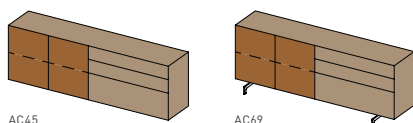

with recessed plinth:

w	231.2
h	69.4
d	41.8 48.2

with cubus pure slide:

w	231.2
h	78.8
d	41.8 48.2

AC72

AC71

cubus pure sideboard with design element

front: solid wood/coloured glass
glass colours: see last page
handles: flap handle stainless steel or matt bronze, touch fitting
types of wood outside: alder, beech, beech heartwood, oak, wild oak, venetian oak, cherry, walnut, wild walnut, maple white oil, oak white oil, wild oak white oil
type of wood inside: beech
bases: recessed plinth or cubus pure slide gloss, matt, matt bronze, stainless steel finish
 wall mounting required

with recessed plinth:

w	231.2
h	85.4
d	41.8 48.2

with cubus pure slide:

w	191.2 231.2
h	78.8
d	41.8 48.2

AC45

AC69

cubus pure sideboard

front: solid wood/coloured glass
glass colours: see last page
handles: flap handle stainless steel or matt bronze, touch fitting
types of wood outside: alder, beech, beech heartwood, oak, wild oak, venetian oak, cherry, walnut, wild walnut, maple white oil, oak white oil, wild oak white oil
type of wood inside: beech
bases: recessed plinth or cubus pure slide gloss, matt, matt bronze, stainless steel finish
 wall mounting required