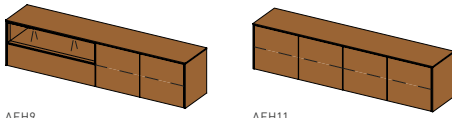

AFH9

AFH11

filigno sideboard hanging

front: solid wood

handle: touch fitting

types of wood outside: alder, beech, beech heartwood, oak, wild oak, cherry, walnut, wild walnut, maple white oil, oak white oil, wild oak white oil

wild arrangement only available for fronts

types of wood inside: beech, oak, cherry, walnut, maple white oil, oak white oil

AFH9: including lighting; **AFH11:** optional inside drawer wall mounting required

w	202.9
h	49.6
d	41.8 | 48.2