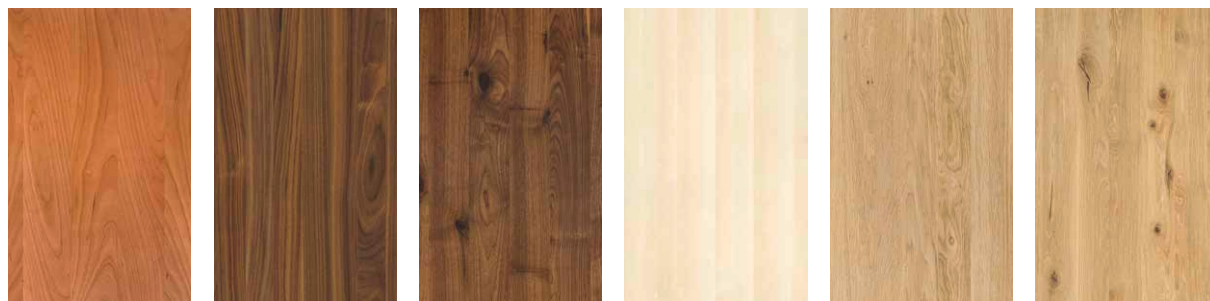

cherry   walnut   wild walnut*   maple white oil   oak white oil   wild oak white oil*