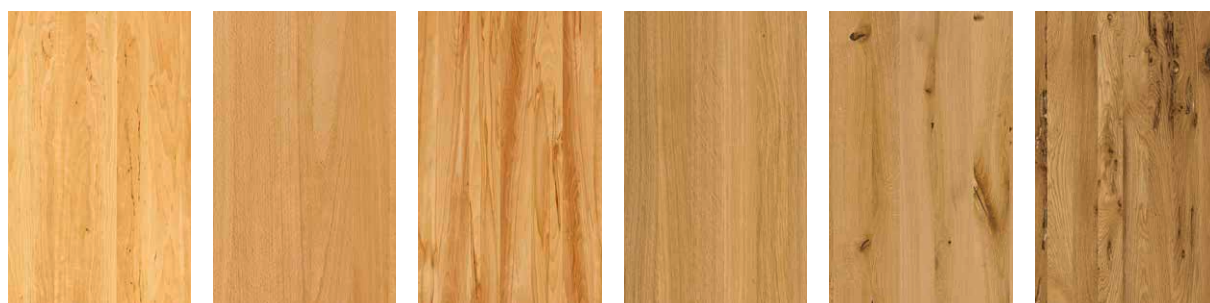

ark bar stool

BAHL

BANS

BAHL

BANS

ark bar stool

high backrest | low backrest

cover: leather or fabric

piping and bars are always in leather

leather colours: L1 and L7 see last page

fabric colours: see last page

types of wood: beech, beech heartwood, oak, walnut, oak white oil

seat rest heights: 13 and 25 cm

dimensions: 78.5 x 38.5 x 46.5 cm (h x w x d); 92 x 38.5 x 48.5 cm (h x w x d)

weight of stool: approx. 5.5 kg

seat height: 67 and 80 cm

types of wood

Unless stated otherwise, all wooden surfaces are finished with pure natural oil.
A detailed list of the wood types available for this product can be found on page 1.

*wild arrangement only available on fronts and table tops | **venetian oak is only available for fronts

*leather colours***leather colours L1**

					
polar white (71088)	white (71018)	sand (70232)	antique white (70230)	creme (70231)	pebble (72217)
					
curcuma (73250)	orange (75011)	red (70210)	bordeaux (70411)	apple (78181)	blue (41573)
					
blackberry (76086)	taupe (72218)	sludge brown (74153)	dark brown (74024)	chocolate-brown (70273)	black-brown (70272)
					
medium grey (41575)	anthracite (70241)	black (70240)			