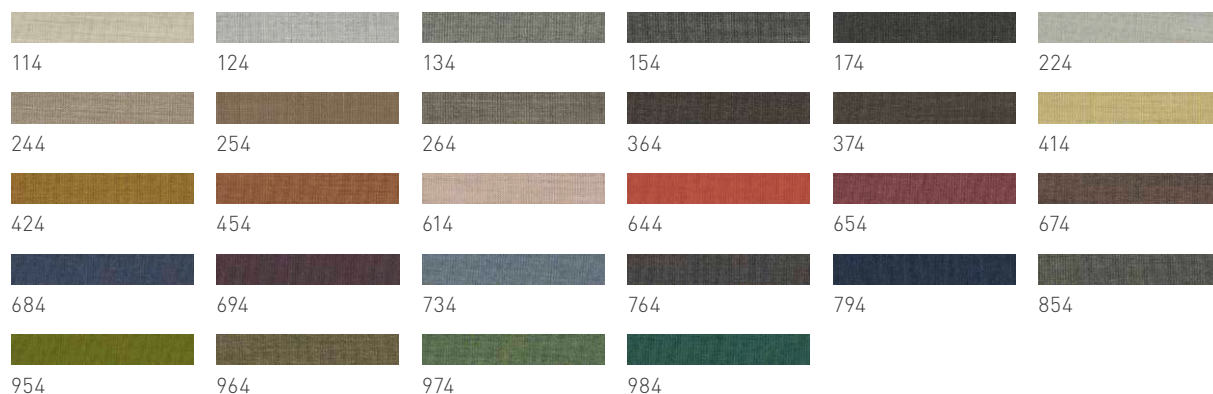

piping and bars are always in leather

leather colours: L1 and L7 see last page

fabric colours: see last page

types of wood: beech, beech heartwood, oak, walnut, oak white oil

seat rest heights: 13 and 25 cm

alder beech beech heartwood oak wild oak* venetian oak**

cherry walnut wild walnut* maple white oil oak white oil wild oak white oil*

fabric colours Canvas

fabric colours Clara

yarn colour

two-tone leather: corresponds to darker tone

*wild arrangement only available on fronts and table tops | **venetian oak is only available for fronts

*leather colours***leather colours L1**

					
polar white (71088)	white (71018)	sand (70232)	antique white (70230)	creme (70231)	pebble (72217)
					
curcuma (73250)	orange (75011)	red (70210)	bordeaux (70411)	apple (78181)	blue (41573)
					
blackberry (76086)	taupe (72218)	sludge brown (74153)	dark brown (74024)	chocolate-brown (70273)	black-brown (70272)
					
medium grey (41575)	anthracite (70241)	black (70240)			

leather colours L3 (only for the **s1** chair and **loft** cushion)

		
black (70001)	cognac (70003)	dark brown (70002)

natural leather colours L7

				
tartufo (77710)	umbra (77720)	brandy (77730)	brown (77740)	black (77750)