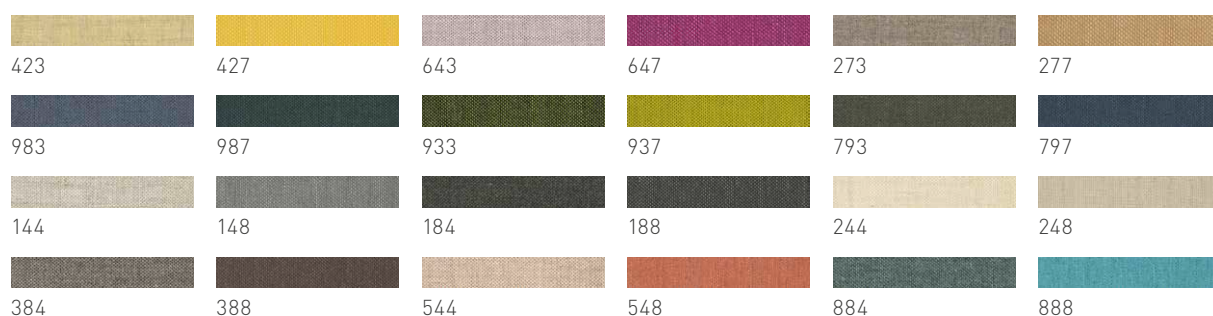

types of wood: beech heartwood, oak, cherry, walnut, oak white oil

dimensions: 82 x 48 x 53,5 cm (h x w x d)

weight of chair: approx. 7 kg

seat height: 48 cm

types of wood

Unless stated otherwise, all wooden surfaces are finished with pure natural oil.
A detailed list of the wood types available for this product can be found on page 1.

fabric colours Canvas

fabric colours Clara

yarn colour

two-tone leather: corresponds to darker tone

two-tone fabric or leather/fabric combination: corresponds to leather or fabric with the darker tone

colour patterns

*wild arrangement only available on fronts and table tops | **venetian oak is only available for fronts

*leather colours***leather colours L1**

					
polar white (71088)	white (71018)	sand (70232)	antique white (70230)	creme (70231)	pebble (72217)
					
curcuma (73250)	orange (75011)	red (70210)	bordeaux (70411)	apple (78181)	blue (41573)
					
blackberry (76086)	taupe (72218)	sludge brown (74153)	dark brown (74024)	chocolate-brown (70273)	black-brown (70272)
					
medium grey (41575)	anthracite (70241)	black (70240)			

leather colours L3 (only for the **s1** chair and **loft** cushion)

		
black (70001)	cognac (70003)	dark brown (70002)

natural leather colours L7

				
tartufo (77710)	umbra (77720)	brandy (77730)	brown (77740)	black (77750)