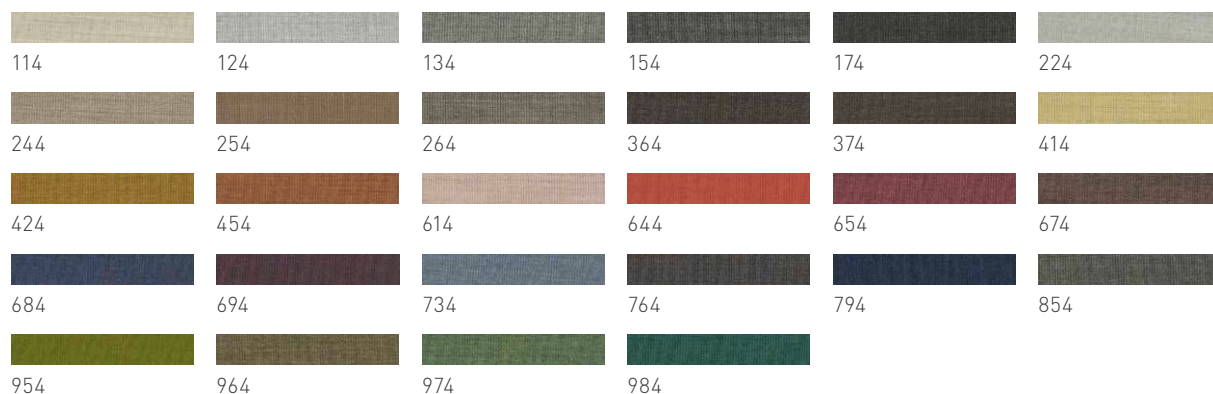

types of wood: beech heartwood, oak, cherry, walnut, oak white oil

dimensions: 82 x 48 x 53,5 cm (h x w x d)

weight of chair: approx. 7 kg

seat height: 48 cm

types of wood

Unless stated otherwise, all wooden surfaces are finished with pure natural oil.
A detailed list of the wood types available for this product can be found on page 1.

fabric colours Canvas

fabric colours Clara

yarn colour

two-tone leather: corresponds to darker tone

two-tone fabric or leather/fabric combination: corresponds to leather or fabric with the darker tone

colour patterns

*wild arrangement only available on fronts and table tops | **venetian oak is only available for fronts

*leather colours***leather colours L1**

					
polar white (71088)	white (71018)	sand (70232)	antique white (70230)	creme (70231)	pebble (72217)
					
curcuma (73250)	orange (75011)	red (70210)	bordeaux (70411)	apple (78181)	blue (41573)
					
blackberry (76086)	taupe (72218)	sludge brown (74153)	dark brown (74024)	chocolate-brown (70273)	black-brown (70272)
					
medium grey (41575)	anthracite (70241)	black (70240)			

leather colours L3 (only for the **s1** chair and **loft** cushion)

		
black (70001)	cognac (70003)	dark brown (70002)

natural leather colours L7

				
tartufo (77710)	umbra (77720)	brandy (77730)	brown (77740)	black (77750)