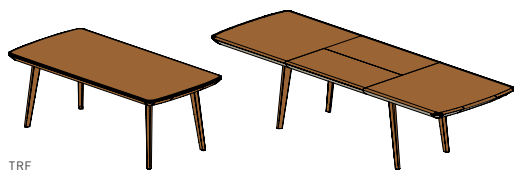

flaye tables

TRF

flaye table rectangular | non-extendable table or with pull out rail

table top: solid wood
frame: leather or solid wood; **leather colours:** L1 see last page
table insert: solid wood
center leg: conical solid wood legs with drop-like cross-section
types of wood: alder, beech, beech heartwood, oak, wild oak, cherry, walnut, wild walnut, maple white oil, oak white oil, wild oak white oil

dimensions non-extendable table:

h	75 clear height 67.8					
w \ l	140	150	160	180	200	225
90	•	•	•	•	•	•
100	•	•	•	•	•	•
110	•	•	•	•	•	•

dimensions extendable table:

h	75 clear height 63		
w \ l	180	200	225
90	•	•	•
100	•	•	•
110	•	•	•

1 integrated, cushioned insert panel wood 100 cm.

TKF

flaye non-extendable table round

table top: solid wood
frame: leather or solid wood
leather colours: L1 see last page
types of wood: alder, beech, beech heartwood, oak, wild oak, cherry, walnut, wild walnut, maple white oil, oak white oil, wild oak white oil

h	75 clear height 67.8			
w \ l	110	120	130	140
110	•			
120		•		
130			•	
140				•

The wood grain and the glued joints of the inserts are not continuous with that of the table top.

h height | w width | d depth | l length