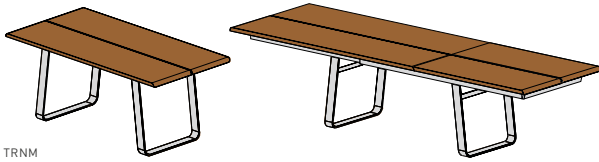

*nox tables*

**nox** table with metal slides | non-extendable table or with extension

**table top:** solid wood

**panel join:** closed with metal pilaster strip gloss, stainless steel finish or palladium

**dimensions non-extendable table:**

h	75   clear height 71.2					
w \ l	175	200	225	250	275	300
90	•	•				
100		•	•	•	•	•

**dimensions extendable table:**

h	75   clear height 63.4		
w \ l	175	200	225
90	•	•	•
100	•	•	•

1 integrated, cushioned insert panel wood 60 cm.

1 integrated, cushioned insert panel wood 120 cm.

The wood grain and the glued joints of the inserts are not continuous with that of the table top.

**h** height | **w** width | **l** length | **d** depth