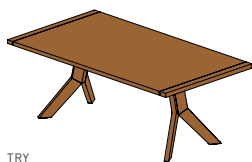

yps tables

TRY

yps non-extendable table or with pull out rail

table top: solid wood

types of wood: alder, beech, beech heartwood, oak, wild oak, cherry, walnut, wild walnut, maple white oil, oak white oil, wild oak white oil

dimensions non-extendable table:

h	75 clear height 71.1								
w \ l	140	150	160	180	200	225	250	275	300
90	•	•	•	•	•	•	•	•	•
100	•	•	•	•	•	•	•	•	•
110	•	•	•	•	•	•	•	•	•

dimensions extendable table:

h	75 clear height 66.2 53.8						
w \ l	140	150	160	180	200	225	250
90	•	•	•	•	•	•	•
100	•	•	•	•	•	•	•
110	•	•	•	•	•	•	•

1 integrated silverware drawer from a table length of 140 cm.

1 integrated insert panel wood 60 cm from a table length of 140 cm. Cushioning available for a surcharge.

1 integrated insert panel wood 60 cm and one silverware drawer from a table length of 140 cm. Cushioning available for a surcharge.

2 integrated insert panels wood 60 cm from a table length of 180 cm. Cushioning available for a surcharge.

2 integrated silverware drawers from a table length of 140 cm.

types of wood

Unless stated otherwise, all wooden surfaces are finished with pure natural oil.
A detailed list of the wood types available for this product can be found on page 1.