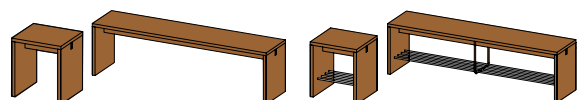

w	80	100
h	80	

VG1934

VG1934 S

cubus concealed coat rack

cubus coat rack with mirror

types of wood: alder, beech, beech heartwood, oak, cherry, walnut, maple white oil, oak white oil

w	35.8
h	192.4
d	44

SB