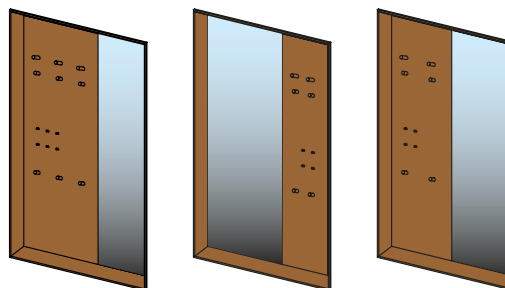

HKPSH

HKPHS

HKPSY

haiku combination panel with frame

execution: hanging, upright

optional lighting

Wall panels are also available in mirrored format.

wall mounting required

HKPSH:

w	104	119	134	144
h	206,4			
d	12,3			

HKPHS:

w	104	119	134	144
h	206,4			
d	12,3			

HKPSY:

w	94	114	144
h	206,4		
d	12,3