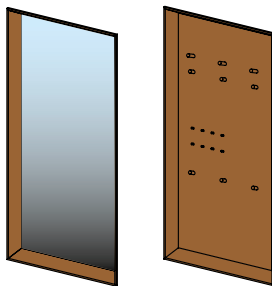

haiku wall panels

HSP

HGP

haiku mirror panel with frame

haiku coat back panel with frame

types of wood: alder, beech, beech heartwood, oak, wild oak, cherry, walnut, wild walnut, maple white oil, oak white oil, wild oak white oil

HSP execution: hanging, upright, reclined

HGP execution: hanging, upright

optional lighting for executions hanging and upright

Wall panels are also available in mirrored format.

wall mounting required

w	54	64	79	94	114	134
h	206,4					
d	12,3