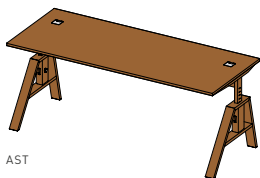

*atelier home office*

AST

**atelier desk****cable outlet metal:** without, left, right or on both sides

**types of wood:** alder, beech, beech heartwood,  
oak, wild oak, cherry, walnut, wild walnut,  
maple white oil, oak white oil, wild oak white oil  
height adjustable from 68–81 cm, in increments of 3.2 cm  
wild arrangement only available for table top