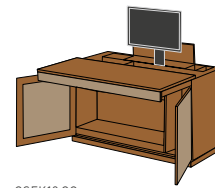

CSEK12 GQ

cubus writing desk PC

front: solid wood or coloured glass

glass colours: see last page

handles: flap handle wood, stainless steel or matt bronze, stainless steel knob only for wood front, touch fitting

types of wood: alder, beech, beech heartwood, oak, wild oak, cherry, walnut, wild walnut, maple white oil, oak white oil, wild oak white oil
wild arrangement only available for fronts

max. screen size: 30"

w	120
h	74.1
d	58

cubus desk base

with 3 drawers or with 1 large drawer

front: solid wood

handles: flap handle wood, stainless steel or matt bronze, stainless steel knob (only for wood front)

types of wood: alder, beech, beech heartwood, oak, wild oak, cherry, walnut, wild walnut, maple white oil, oak white oil, wild oak white oil
wild arrangement only available for fronts

w	43
h	61.8
d	58