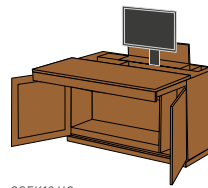

cubus home office

cubus writing desk with drawers cubus writing desk with 2 doors

front: solid wood or coloured glass

glass colours: see last page

handles: flap handle wood, stainless steel or matt bronze, stainless steel knob only for wood front, touch fitting

types of wood: alder, beech, beech heartwood, oak, wild oak, cherry, walnut, wild walnut, maple white oil, oak white oil, wild oak white oil
wild arrangement only available for fronts

CSEK L:

w	80	100	120
h	74.1		
d	48.4		

CSEK T:

w	80	100
h	74.1	
d	48.4	

cubus quadrat writing desk 100

front: solid wood or coloured glass

glass colours: see last page

handles: flap handle wood, stainless steel or matt bronze, stainless steel knob only for wood front, touch fitting

types of wood: alder, beech, beech heartwood, oak, wild oak, cherry, walnut, wild walnut, maple white oil, oak white oil, wild oak white oil
wild arrangement only available for fronts

w	100
h	74.1
d	48.4

cubus quadrat writing desk 120

front: solid wood or coloured glass

glass colours: see last page

handles: flap handle wood, stainless steel or matt bronze, stainless steel knob only for wood front, touch fitting

types of wood: alder, beech, beech heartwood, oak, wild oak, cherry, walnut, wild walnut, maple white oil, oak white oil, wild oak white oil
wild arrangement only available for fronts

w	120
h	74.1
d	48.4

CSEK12 HQ

cubus writing desk PC

front: solid wood or coloured glass

glass colours: see last page

handles: flap handle wood, stainless steel or matt bronze, stainless steel knob only for wood front, touch fitting

types of wood: alder, beech, beech heartwood, oak, wild oak, cherry, walnut, wild walnut, maple white oil, oak white oil, wild oak white oil
wild arrangement only available for fronts

max. screen size: 30"

w	120
h	74.1
d	58

cubus desk base